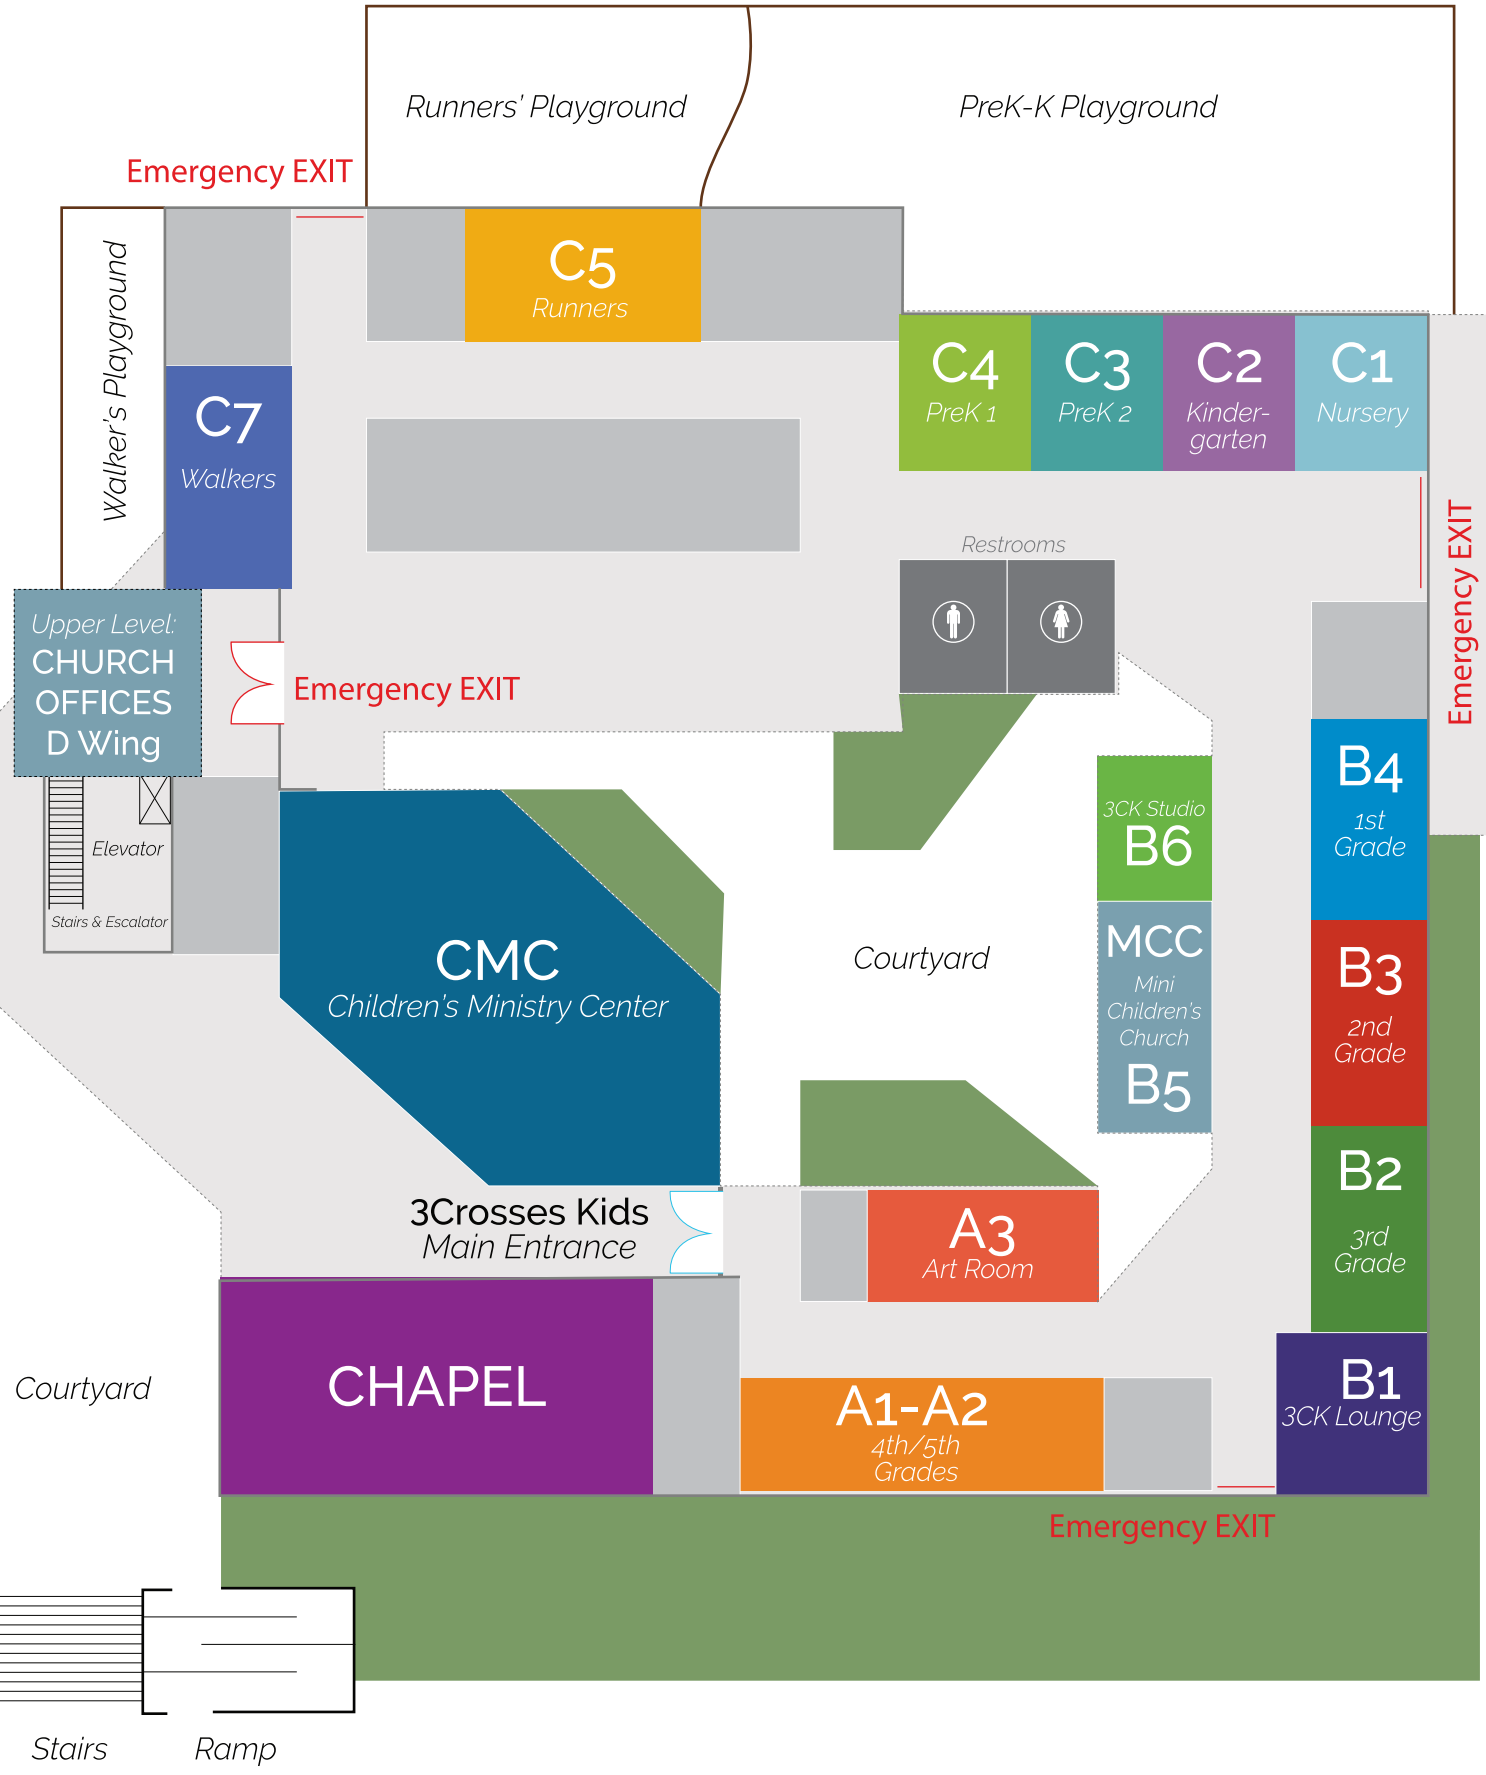

3CROSSES MAP

Back Parking Lot

Front Parking Lot

Upper Level:
Offices
Commons

The Bridge

Lower Level:
20/20 Middle
School Ministry

Courtyard

Port

Omega High School Ministry

Foyer

Gym

Español Service
Sundays at 11:45 a.m.

MAIN SANCTUARY

CMC

Children's Ministry Center

CHAPEL

CAFE 4

A3
Art Room

A1-A2
4th/5th
Grades

B6
3CK Studio

MCC
Mini
Children's
Church
B5

B4
1st
Grade

B3
2nd
Grade

B2
3rd
Grade

B1
3CK Lounge

C5
Runners

C7
Walkers

C4
PreK 1

C3
PreK 2

C2
Kinder-
garten

C1
Nursery