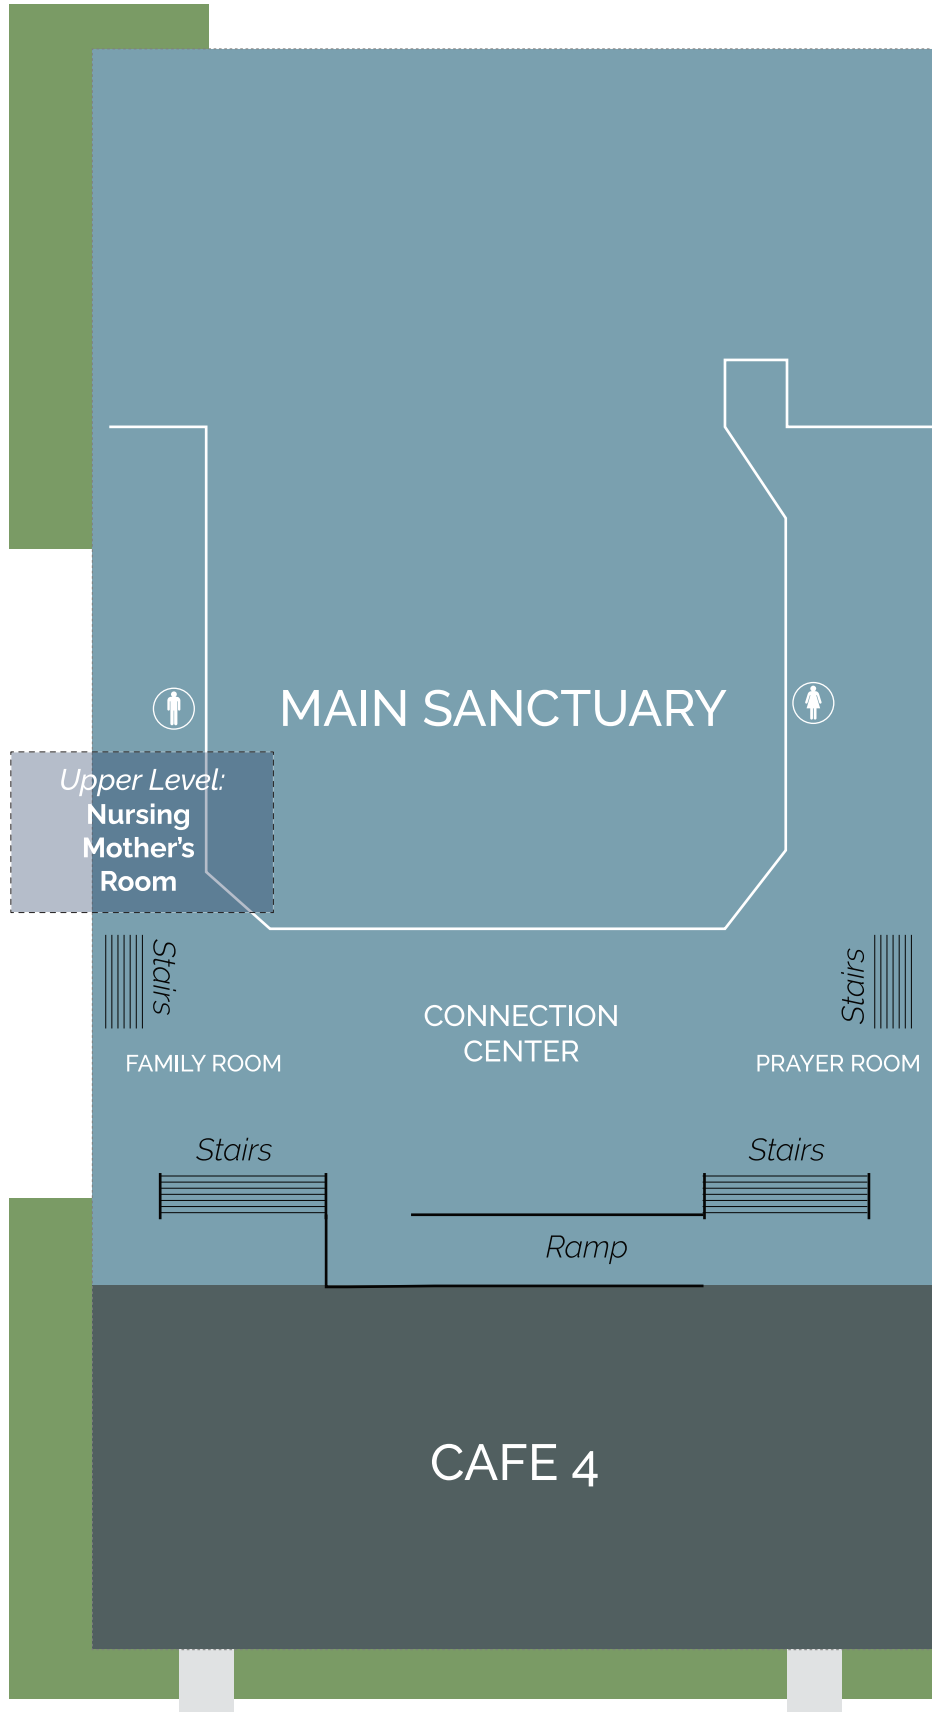

3CROSSES MAP

Back Parking Lot

Front Parking Lot

Upper Level:
Offices
Commons

The Bridge

Lower Level:
20/20 Middle
School Ministry

Courtyard

Port

Omega High School Ministry

Foyer

Gym

Español Service
Sundays at 11:45 a.m.

MAIN SANCTUARY

CMC

Children's Ministry Center

CHAPEL

CAFE 4

A3
Art Room

A1-A2
4th/5th
Grades

B6
3CK Studio

MCC
Mini
Children's
Church
B5

B4
1st
Grade

B3
2nd
Grade

B2
3rd
Grade